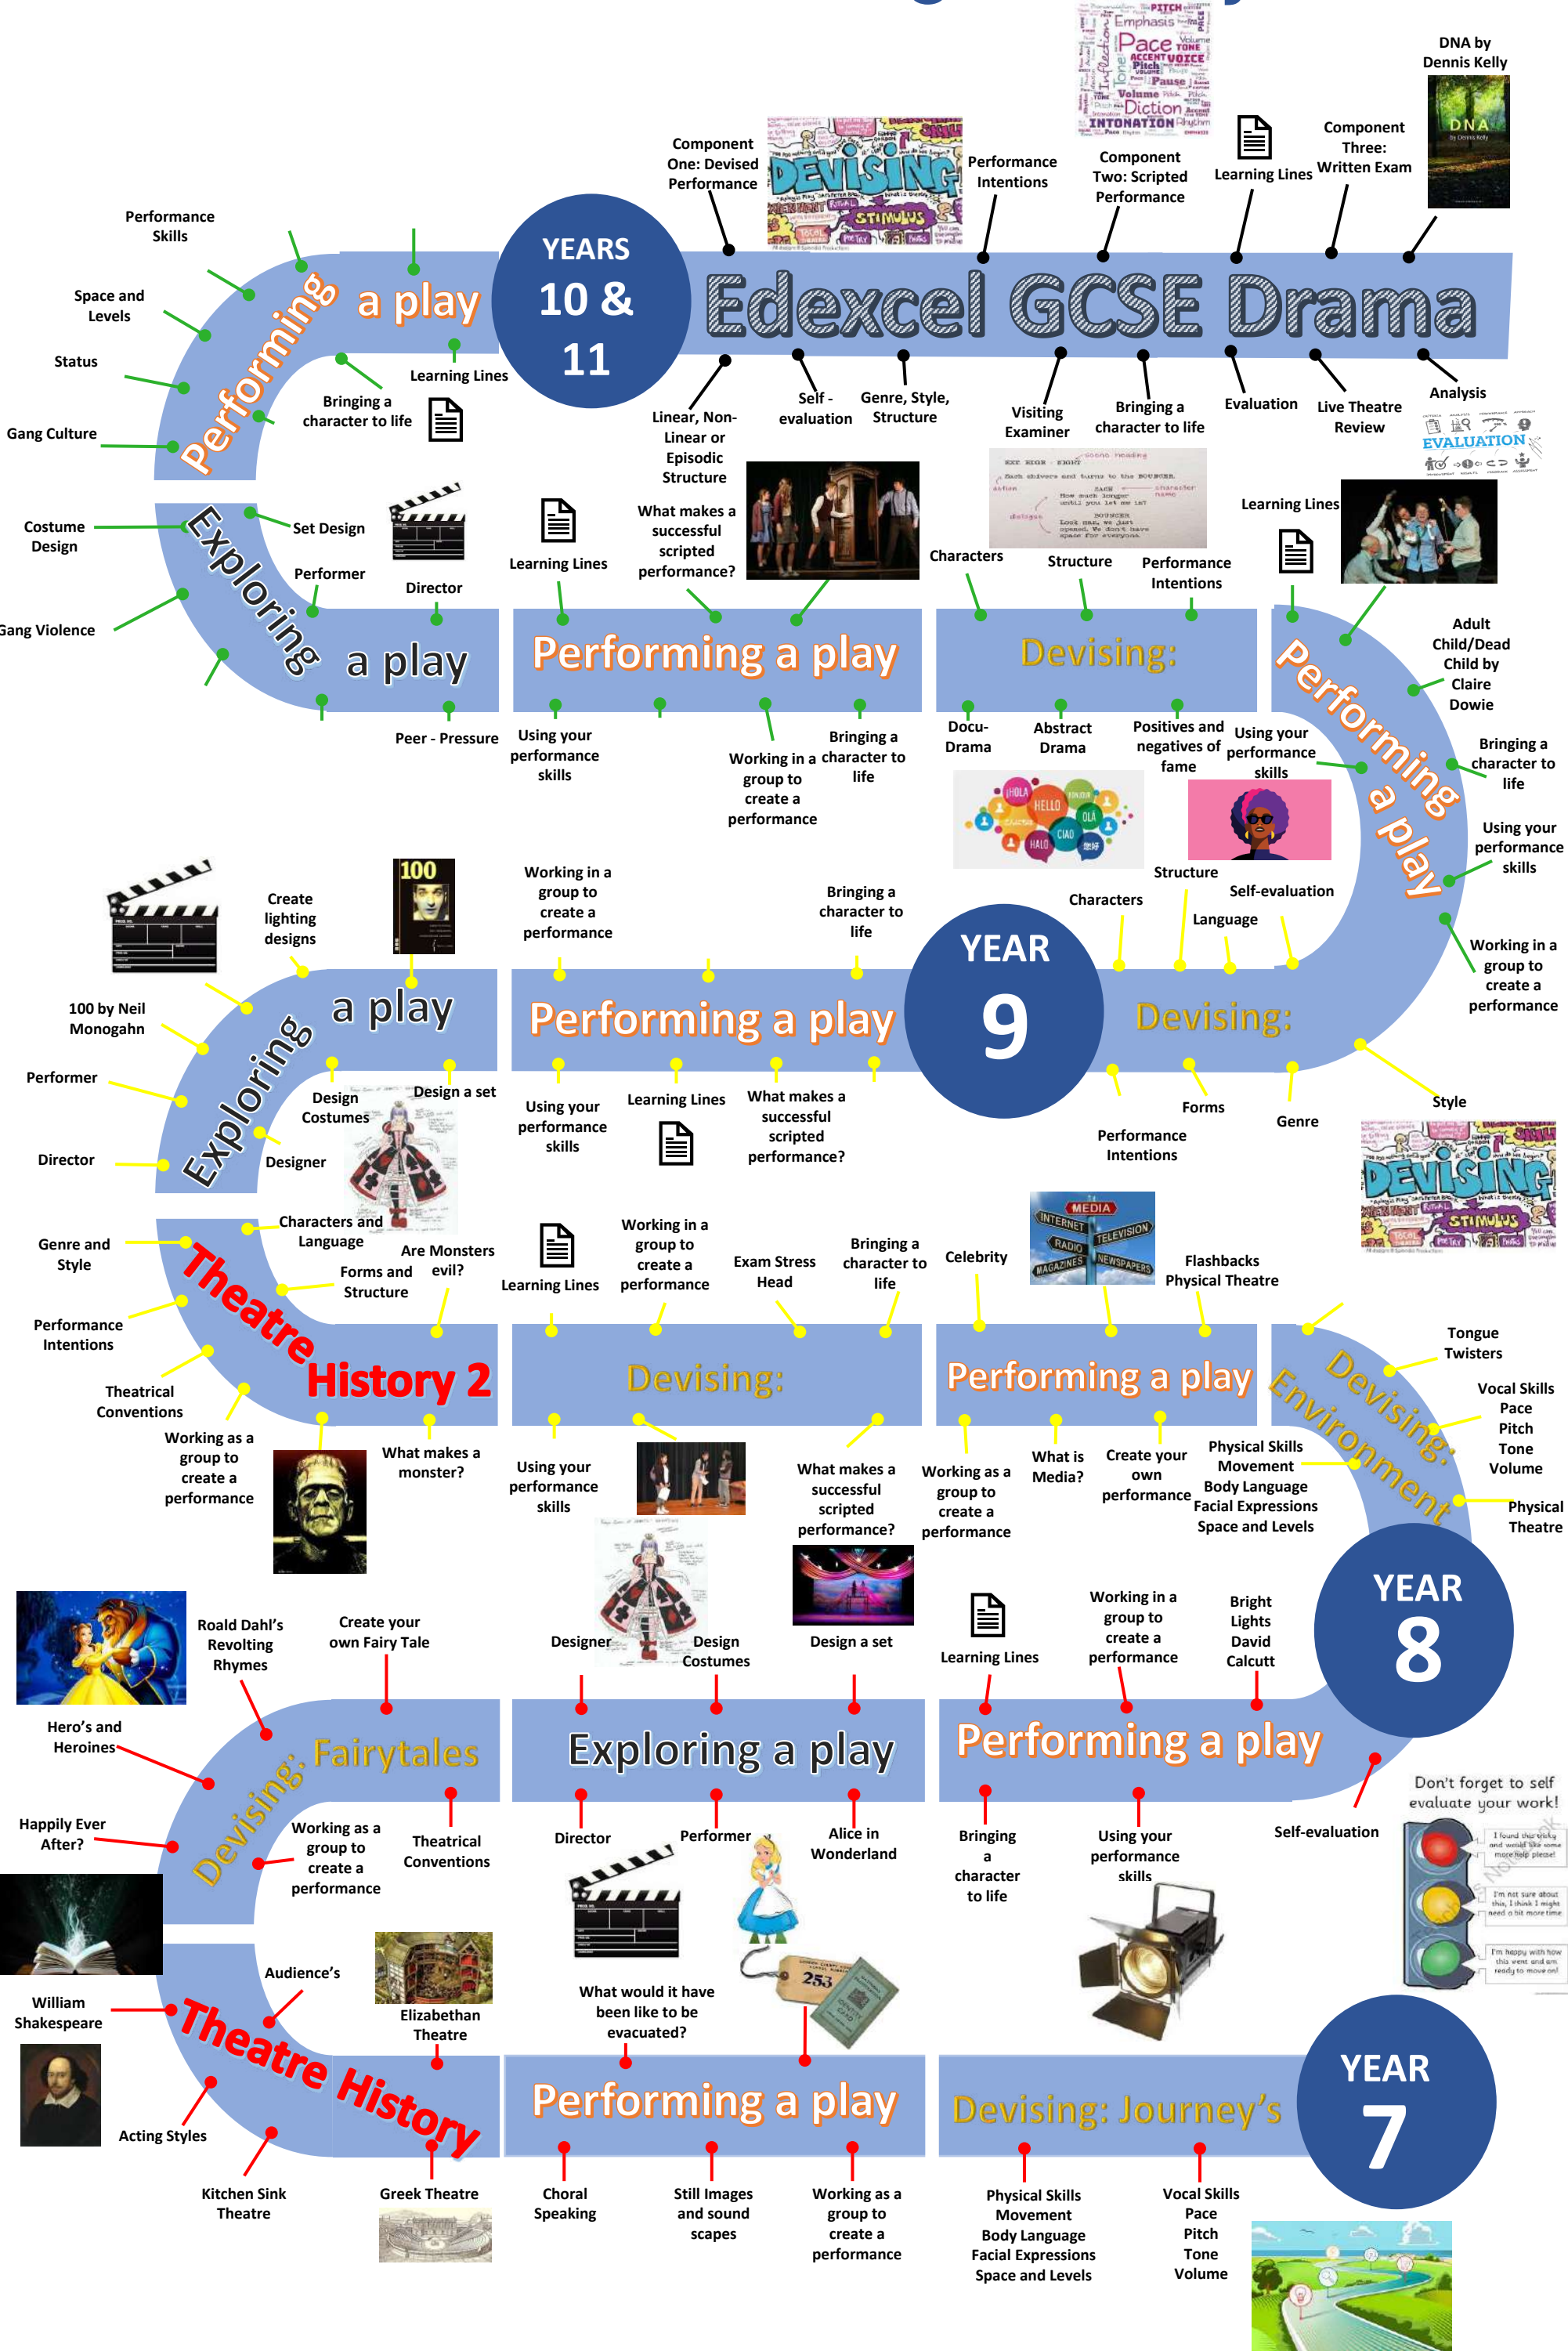

The Wilnecote School

A Community Academies Trust School - Ensuring Excellence

Drama - Learning Journey

Welcome to Drama with Miss Julius